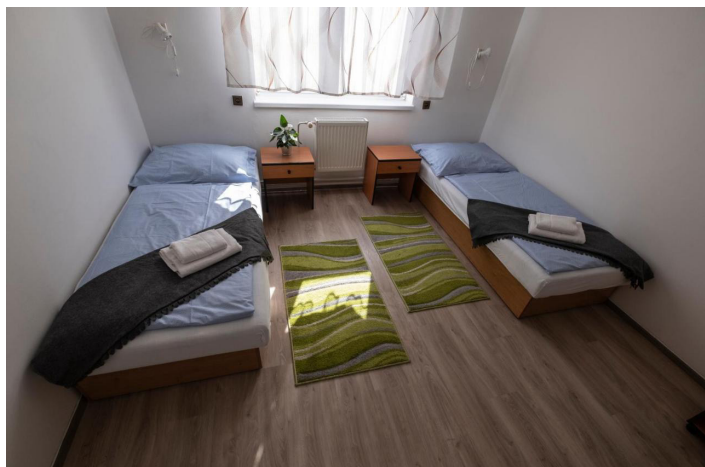

HOTEL SKIF

HOTEL CATEGORY: STANDARD (EQUIVALENT TO 3*)

Hotel Address:	Labe aréna Račice, Račice 130, 411 08 Štětí
Website:	www.racice.info
Račice Regatta Course:	0 km
Hotel Location:	hotel is located directly at the Regatta Course, behind the boat storage area and the Boat House
On-site Parking:	free of charge
Room Amenities:	2 separate single beds private bathroom (toilet, shower) satellite TV, fridge table, chairs air conditioning non-smoking room
Internet Wi-Fi Connection:	free of charge
Laundry Service:	charged service
Dining:	at the regatta catering room
Hotel Facilities:	Hotel Restaurant, Fitness, Beach volleyball court, Sauna
English Speaking Staff:	yes

PRICES PER PERSON/NIGHT

SINGLE ROOM FULL BOARD: EUR 130

TWIN ROOM FULL BOARD: EUR 120

HOTEL SKIF