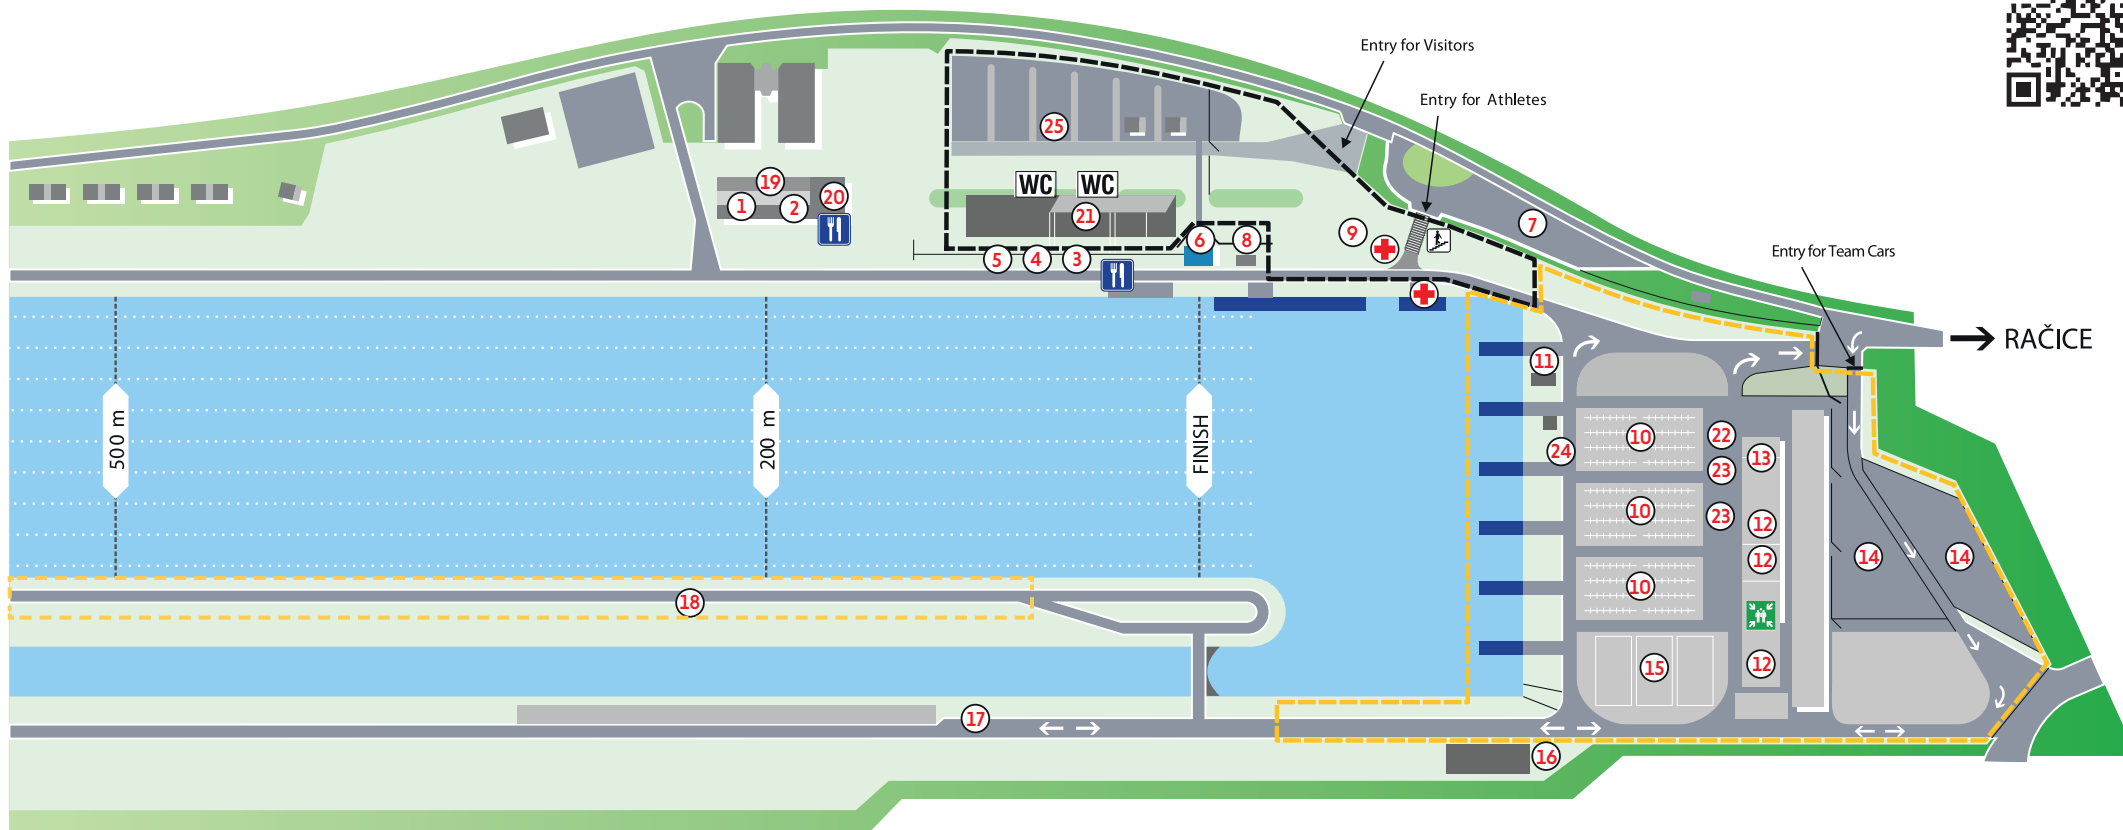

RAČICE REGATTA VENUE PLAN

1 Accreditation	6 Finish Tower, EC	11 Control Commission	16 Bike Rental	21 Uncovered Grandstands
2 Catering	7 Shuttle Bus Stop	12 Changing Rooms, Rest Area	17 Parking for Trailers	22 Boat Washing
3 Media Centre	8 Mixed Zone	13 Boat & Coxswain weighing	18 Bike Road for Coaches	23 Tap Drinking Water
4 Medical Centre	9 Water Rescue	14 Parking for Teams	19 Administration Building	24 Bow Numbers
5 Doping Control	10 Boat Storage	15 Area for Team Tents	20 Labe Aréna Restaurant	25 Parking for Visitors